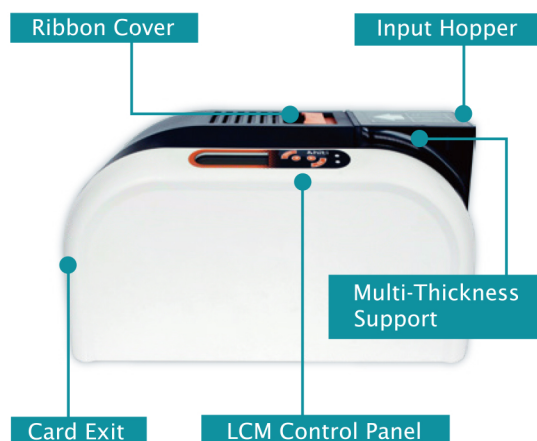

Specifications are subject to change without prior notice.

Service & Support Centers

Taiwan (Headquarters)

HiTi Digital, Inc.
9F., No.213, Sec. 3, Beixin Rd., Xindian Dist.,
New Taipei City 231, Taiwan (R.O.C.)
TEL: +886-2-2912-6268
FAX: +886-2-2912-6118
www.hiti.com

China

HiTi Digital Suzhou, Inc.
Room 1914, No. 381, Suzhou Ave. East,
Suzhou Industrial Park, Suzhou City,
Jiangsu Province, China
TEL: +86-512-82281688-2195
FAX: +86-512-82281690

North America

HiTi Digital America, Inc.
20803 E Valley Blvd, Suite 110 Walnut, CA 91789, U.S.A.
TEL: +1-844-319-0099, +1-909-594-0099
FAX: +1-909-598-0011

Latin America

HiTi Digital, México Inc.
TEL: +52 (55) 7587-4057, +52 (55) 7587-4058,
+52 (55) 7587-4059, +52 (55) 7587-4060
FAX: +1-925-2622375

Card Productivity management software

CardDesirée CS

- Friendly Template Design Interface
- Convenient Database Connection
- Batch Print Management
- Superb Photo ID Editing Functions

Europe

HiTi Digital Europe S.r.l.
Via Walter Marconi 4, 21100 Varese, Italy
TEL: +39 332 176 5314 / 332 176 5312 (Technical Support)
FAX: +39 332 176 5315

Singapore

HiTi Digital Singapore Pte Ltd
5008 Ang Mo Kio Ave 5 #04-09 Techplace II Singapore 569874
TEL: +65-6475-1885 / FAX: +65-6475-2281

HiTi Digital, Inc.

Copyright © 2021 HiTi Digital, Inc. All Rights Reserved.
All trademarks and brand names are properties of respective companies.